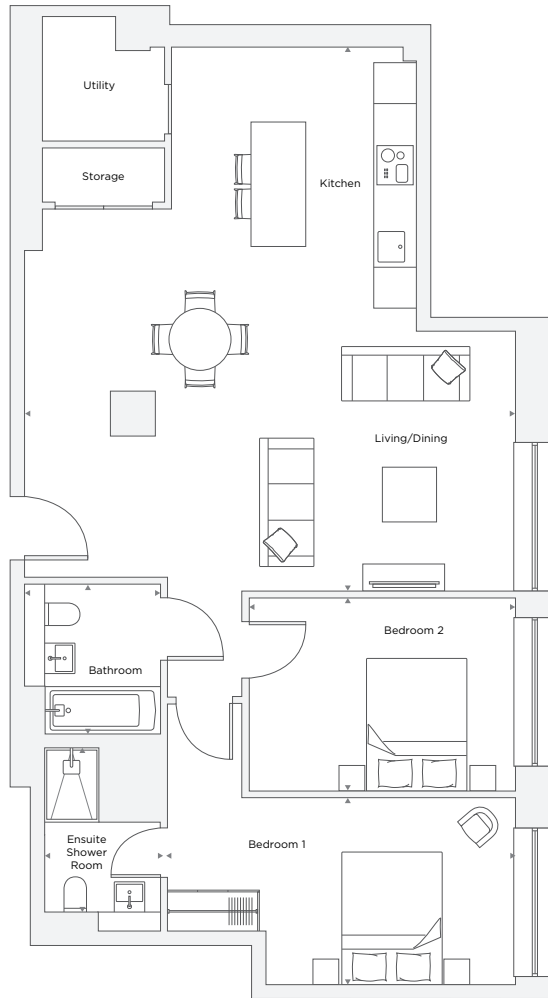

APARTMENT A2.18

2 Bedroom

Total Area 89.0 m² / 958.0 ft²

Kitchen/Living/Dining Room	7.24 m x 7.99 m	23' 9" x 26' 3"
Bedroom 1	5.11 m X 2.74 m	16' 9" X 8' 12"
Ensuite 1	1.70 m X 2.42 m	5' 7" X 7' 11"
Bedroom 2	3.91 m X 2.83 m	12' 10" X 9' 4"
Bathroom	2.00 m X 2.20 m	6' 7" X 7' 3"