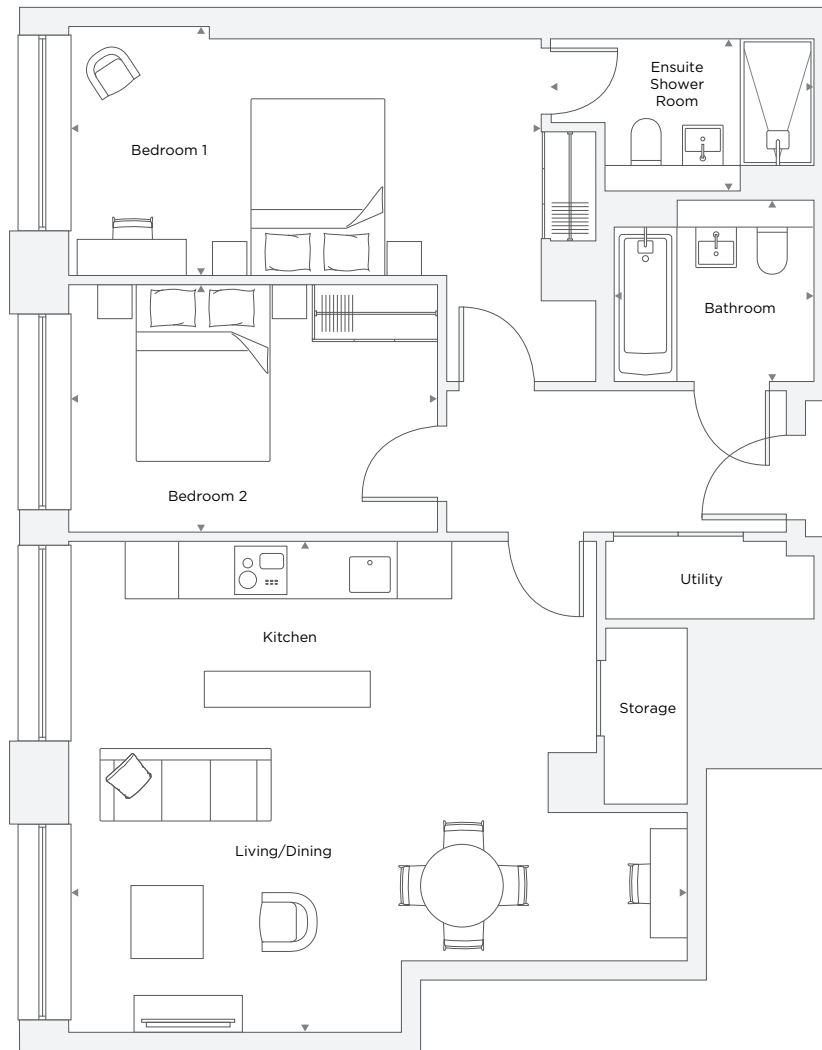

APARTMENT A2.15

2 Bedroom

Total Area 80.0 m² / 861.1 ft²

Kitchen/Living/Dining Room	6.82 m X 5.4 m	22' 5" X 17' 9"
Bedroom 1	5.21 m X 2.61 m	17' 1" X 8' 7"
Bedroom 2	4.06 m X 2.73 m	13' 4" X 8' 11"
Bathroom	2.20 m x 2.00 m	7' 3" x 6' 7"
Ensuite 1	2.90 m x 1.68 m	9' 6" x 5' 6"