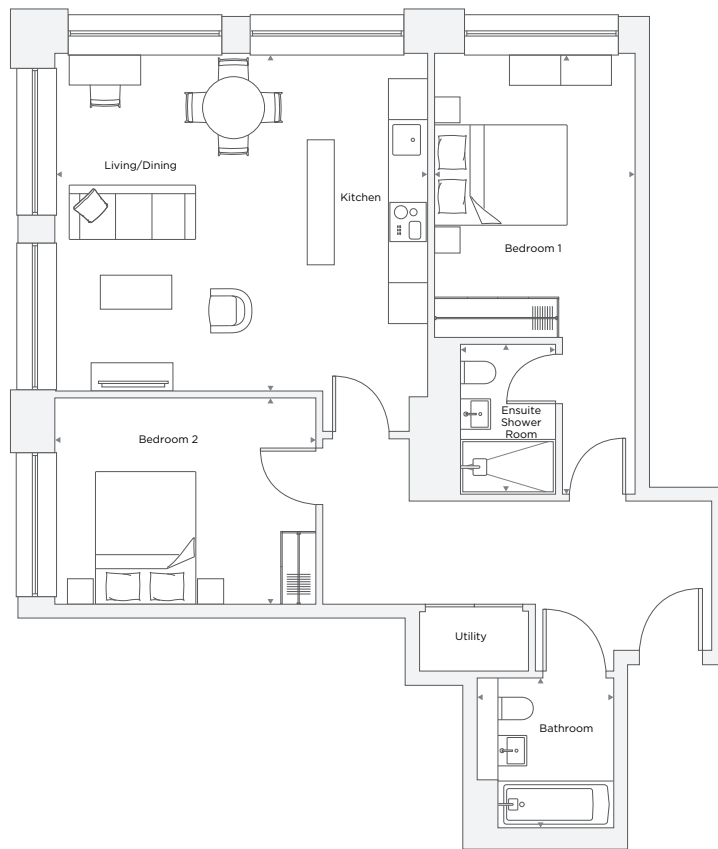

APARTMENT A2.12

2 Bedroom

Total Area 78.0 m² / 839.6 ft²

Kitchen/Living/Dining Room	5.46 m X 4.96 m	17' 11" X 16' 3"
Bedroom 1	2.97 m X 4.18 m	9' 9" X 13' 9"
Ensuite 1	1.40 m X 2.20 m	4' 7" X 7' 3"
Bedroom 2	3.84 m X 3.03 m	12' 7" X 9' 11"
Bathroom	2.00 m X 2.20 m	6' 7" X 7' 3"