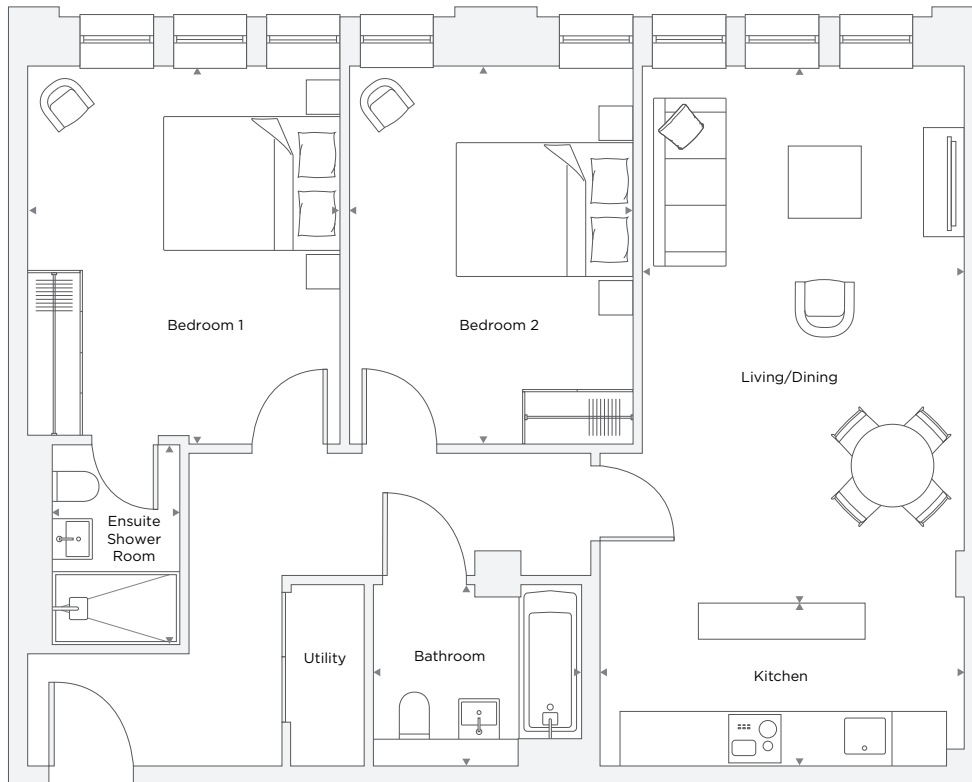

# APARTMENT A2.06

2 Bedroom

Total Area 79.2 m<sup>2</sup>/ 852.5 ft<sup>2</sup>

Living/Dining Room	3.55 m x 5.92 m	11' 8" x 19' 5"
Kitchen	4.01 m x 1.81 m	13' 2" x 5' 11"
Bedroom 1	3.43 m x 4.17 m	11' 3" x 13' 8"
Bedroom 2	3.13 m X 4.17 m	10' 3" X 13' 8"
Bathroom	2.30 m X 2.00 m	7' 7" X 6' 7"
Ensuite	1.40 m X 2.20 m	4' 7" X 7' 3"