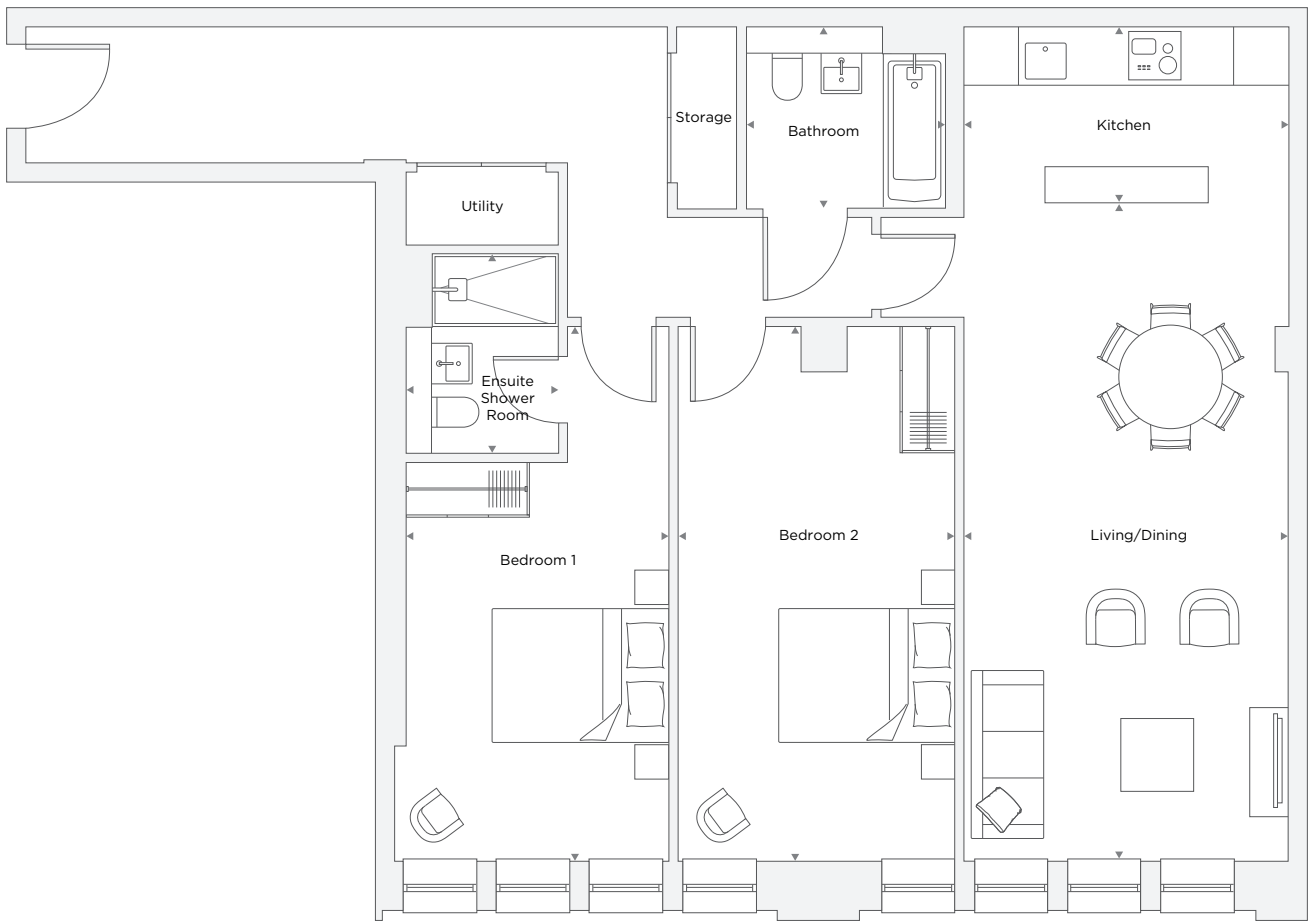

# APARTMENT A2.05

2 Bedroom

Total Area 95.5 m<sup>2</sup> / 1,028.0 ft<sup>2</sup>

Living/Dining Room	3.57 m X 7.09 m	11' 9" X 23' 3"
Kitchen	3.57 m X 2.10 m	11' 9" X 6' 11"
Bedroom 1	2.89 m X 5.97 m	9' 6" X 19' 7"
Bedroom 2	3.05 m X 5.89 m	10' 0" X 19' 4"
Bathroom	2.20 m X 2.00 m	7' 3" X 6' 7"
Ensuite	1.68 m X 2.20 m	5' 6" X 7' 3"