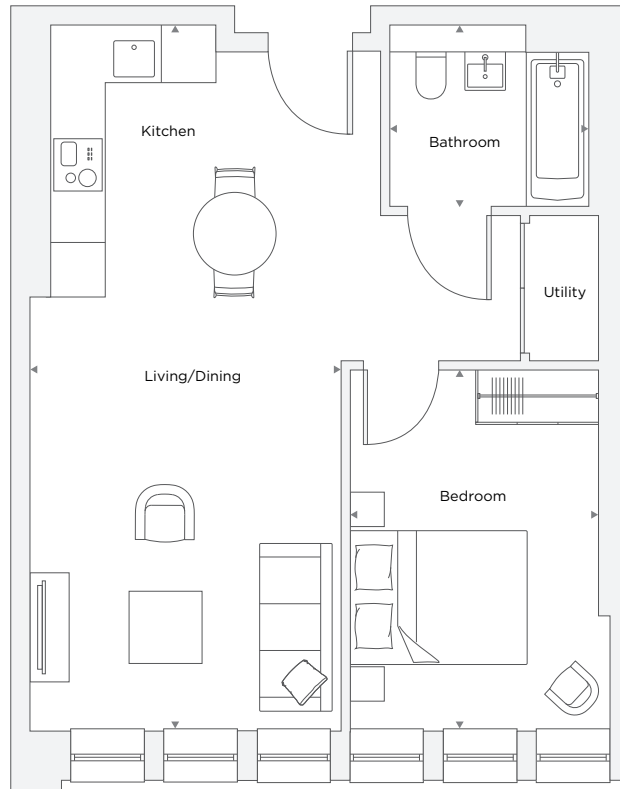

THE COCOA WORKS

APARTMENT A2.02

1 Bedroom

Total Area 48.3 m² / 519.9 ft²

Kitchen/Living/Dining Room	3.44 m x 7.78 m	11' 3" x 25' 6"
Bedroom 1	2.86 m X 3.98 m	9' 4" X 13' 1"
Bathroom	2.20 m X 2.00 m	7' 3" X 6' 7"

Floor plans are not to scale. Measurements are approximate and for guidance only. Design layouts are subject to change.