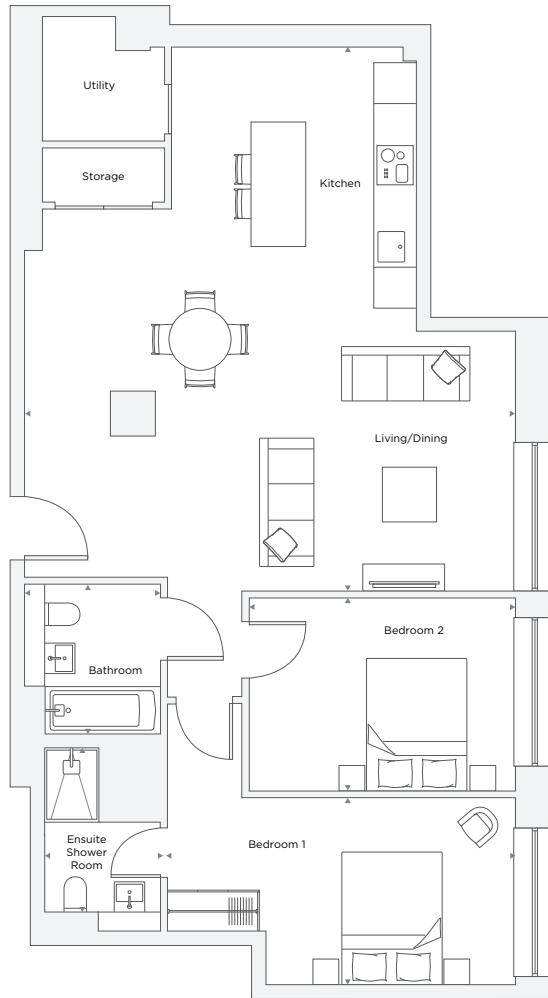

THE COCOA WORKS

APARTMENT A1.18

2 Bedroom

Total Area 89.0 m² / 958.0 ft²

| | | |
|----------------------------|-----------------|-----------------|
| Kitchen/Living/Dining Room | 7.24 m x 7.99 m | 23' 9" x 26' 3" |
| Bedroom 1 | 5.11 m X 2.74 m | 16' 9" X 8' 12" |
| Ensuite 1 | 1.70 m X 2.42 m | 5' 7" X 7' 11" |
| Bedroom 2 | 3.91 m X 2.83 m | 12' 10" X 9' 4" |
| Bathroom | 2.00 m X 2.20 m | 6' 7" X 7' 3" |

Floor plans are not to scale. Measurements are approximate and for guidance only. Design layouts are subject to change.