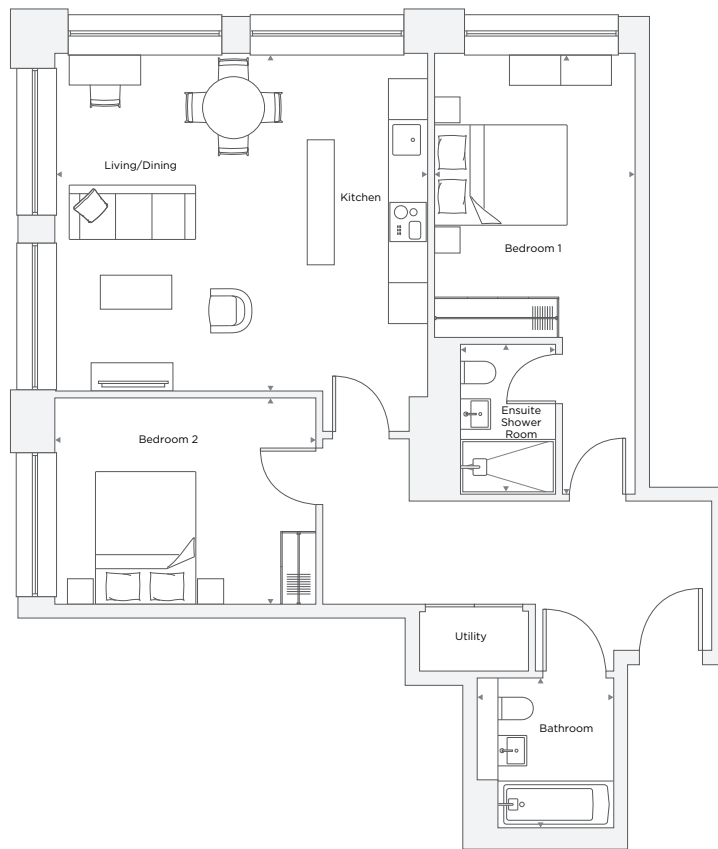

APARTMENT A1.12

2 Bedroom

Total Area 78.0 m² / 839.6 ft²

Kitchen/Living/Dining Room	5.46 m X 4.96 m	17' 11" X 16' 3"
Bedroom 1	2.97 m X 4.18 m	9' 9" X 13' 9"
Ensuite 1	1.40 m X 2.20 m	4' 7" X 7' 3"
Bedroom 2	3.84 m X 3.03 m	12' 7" X 9' 11"
Bathroom	2.00 m X 2.20 m	6' 7" X 7' 3"