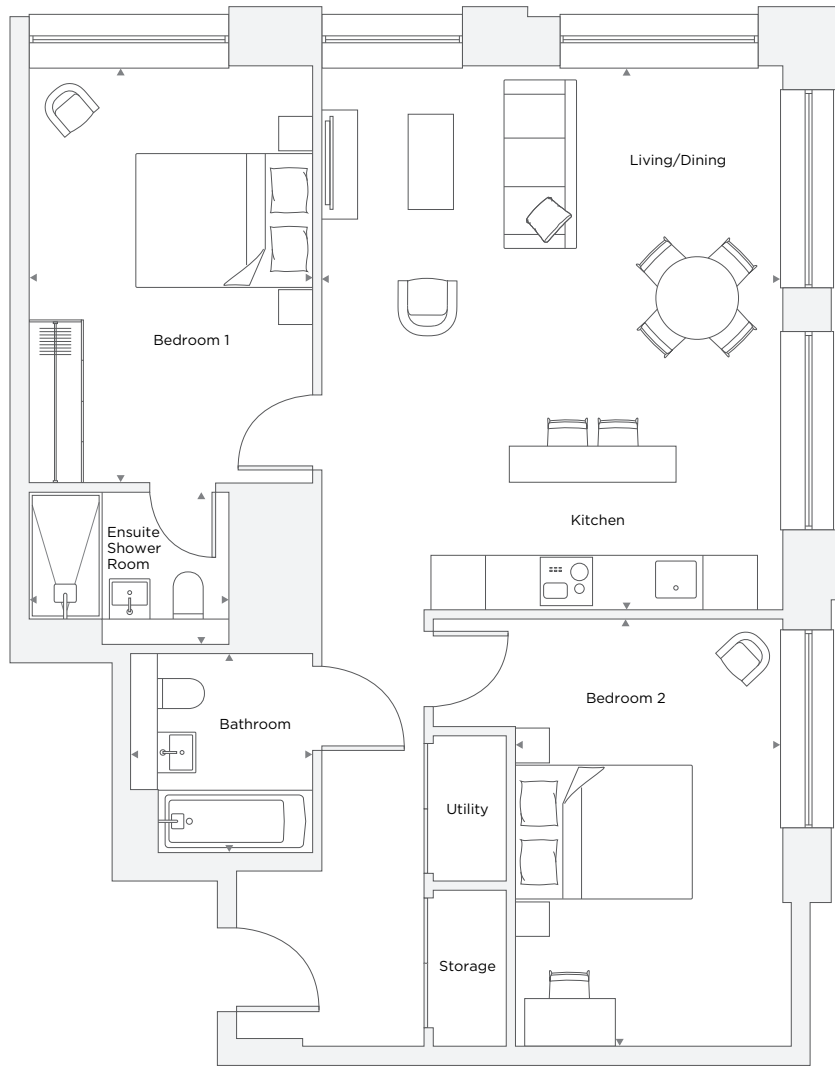

# APARTMENT A1.11

2 Bedroom

Total Area 82.0 m<sup>2</sup> / 882.6 ft<sup>2</sup>

Kitchen/Living/Dining Room	5.08 m X 5.99 m	16' 8" X 19' 8"
Bedroom 1	3.12 m X 4.60 m	10' 3" X 15' 1"
Ensuite 1	2.20 m X 1.68 m	7' 3" X 5' 6"
Bedroom 2	2.99 m X 4.71 m	9' 10" X 15' 5"
Bathroom	2.00 m X 2.20 m	6' 7" X 7' 3"