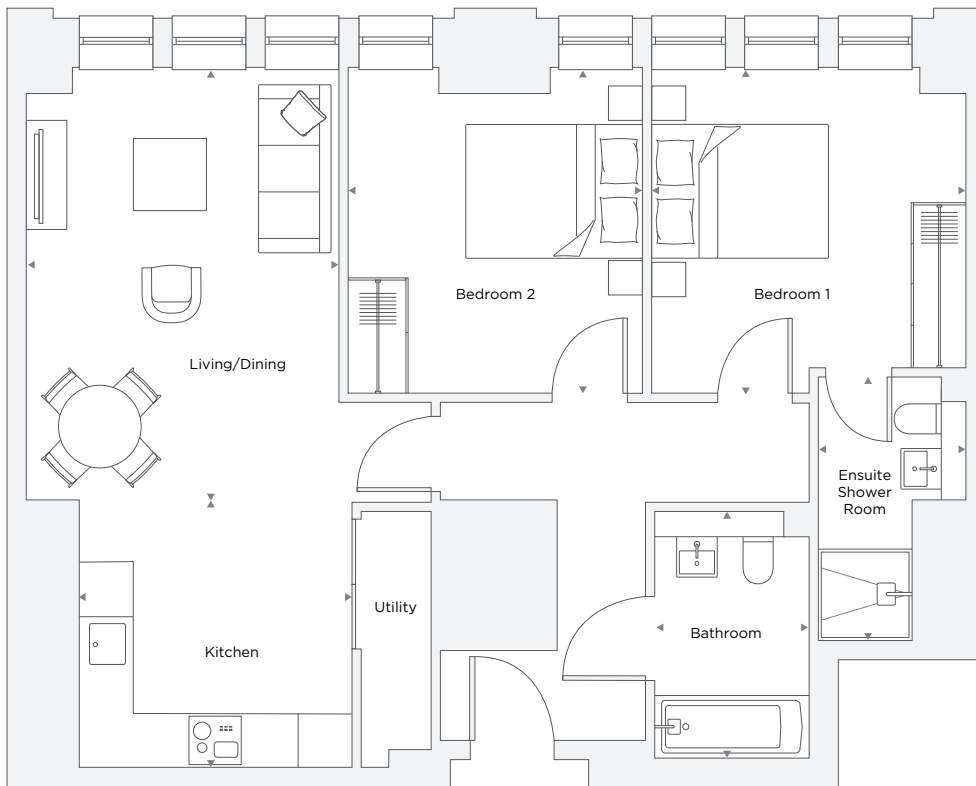

# APARTMENT A1.07

2 Bedroom

Total Area 76.7 m<sup>2</sup> / 825.6 ft<sup>2</sup>

Living/Dining Room	3.44 m X 4.48 m	11' 4" X 14' 9"
Kitchen	3.01 m x 2.95 m	9' 10" x 9' 8"
Bedroom 1	3.60 m x 3.46 m	11' 10" x 11' 4"
Ensuite 1	1.63 m X 2.96 m	5' 4" X 9' 9"
Bedroom 2	3.24 m X 3.60 m	10' 8" X 11' 10"
Bathroom	1.75 m X 2.72 m	5' 9" X 8' 11"