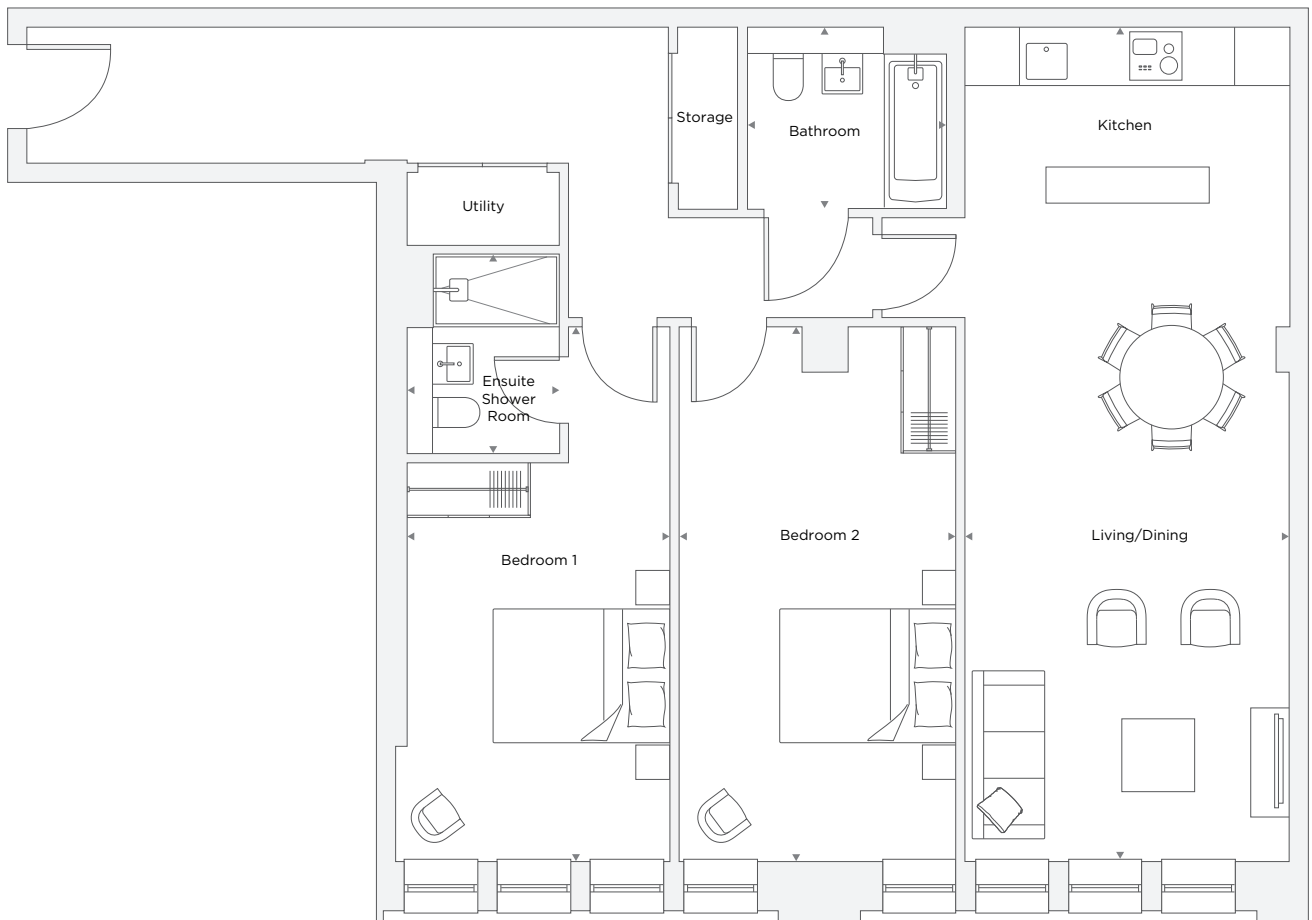

APARTMENT A1.05

2 Bedroom

Total Area 95.7 m² / 1,030.1 ft²

Kitchen/Living/Dining Room	3.57 m X 9.19 m	11' 9" X 30' 2"
Bedroom 1	2.94 m X 5.93 m	9' 8" X 19' 5"
Ensuite 1	1.65 m X 2.20 m	5' 5" X 7' 3"
Bedroom 2	3.00 m X 5.88 m	9' 10" X 19' 3"
Bathroom	2.20 m x 2.00 m	7' 3" x 6' 7"