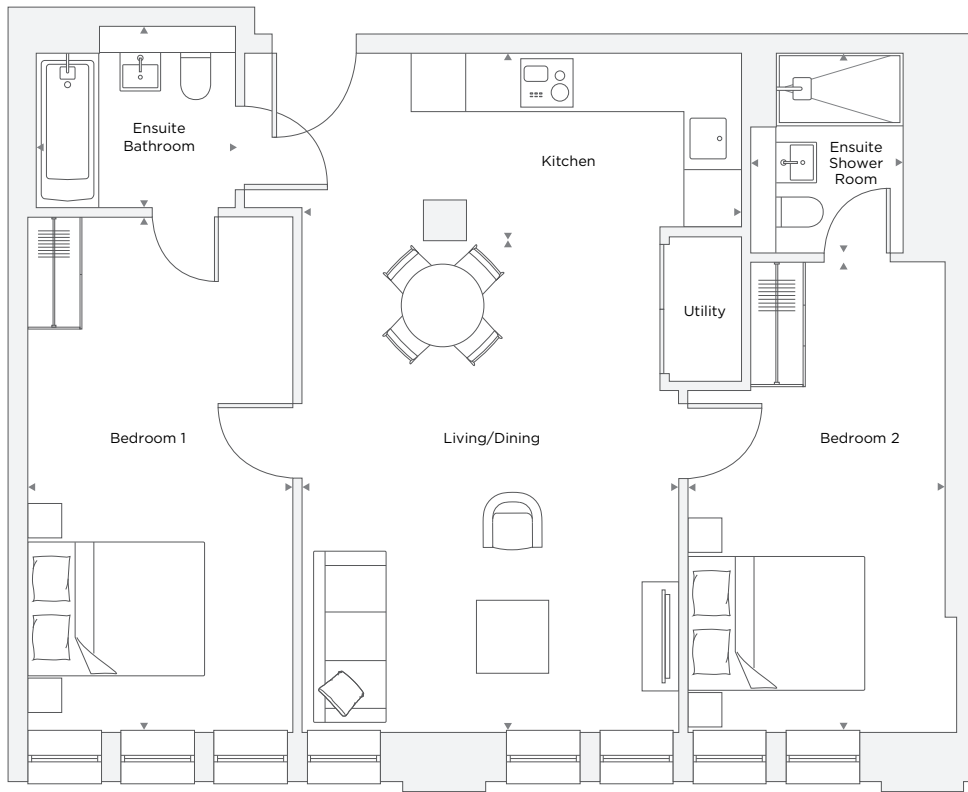

APARTMENT A1.04

2 Bedroom

Total Area 76.6 m² / 824.5 ft²

Living/Dining Room	4.20 m x 5.49 m	13' 9" x 18' 0"
Kitchen	3.64 m x 2.07 m	11' 11" x 6' 9"
Bedroom 1	2.93 m X 5.68 m	9' 8" X 18' 8"
Ensuite 1	1.73 m X 2.25 m	5' 8" X 7' 5"
Bedroom 2	2.78 m X 5.18 m	9' 1" X 17' 0"
Bathroom	2.25 m X 2.14 m	7' 5" X 7' 0"