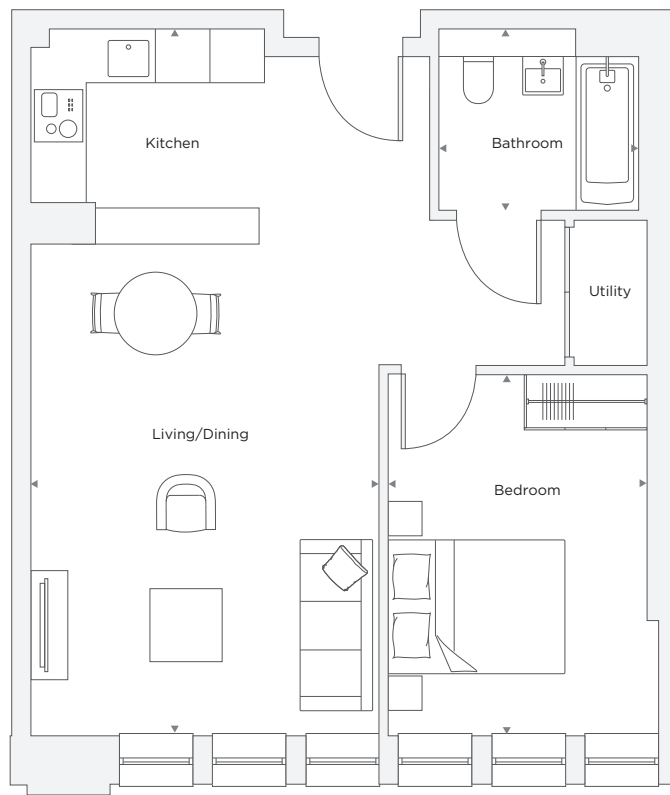

APARTMENT A0.01

1 Bedroom

Total Area 52.4 m² / 564 ft²

Kitchen/Living/Dining Room	3.84 m X 7.78 m	12' 7" X 25' 6"
Bedroom 1	2.85 m X 3.98 m	9' 4" X 13' 1"
Bathroom	2.20 m X 2.00 m	7' 3" X 6' 7"